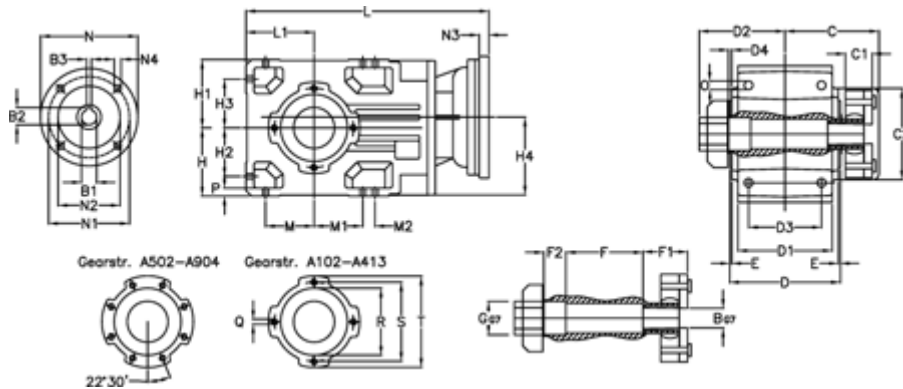

Article number: 29600216346320

Description: Bevel helical gearbox
A203QF35-163,4-P63B5

Measures

B = 35	D1 = 110	F2 = 36	L = 361.5	N3 = -
B1 = 11	D2 = 60	G = 32	L1 = 80	N4 = M8x19
B2 = 12.8	D3 = 90	GA = 14,5 NM	M = 60.0	O = 9.5
B3 = 4	d4 = 4.5	H = 80	M1 = 60.0	P = 9
C = 89.5	Description = A203QF-xx-P63 B5	H1 = 80	M2 = -	Q = M8x15
C1 = 23	E = 3.0	H2 = 60.0	N = 140	R = 95
C2 = 72.0	F = 77.5	H3 = 60.0	N1 = 115	S = 115
D = 136	F1 = 36.0	H4 = 93.0	N2 = 95	T = 140